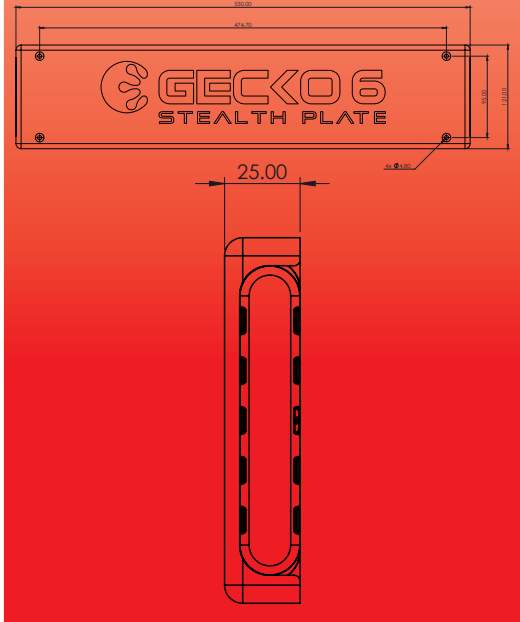

GECKO 6

STEALTH PLATE

NEW

GECKO STEALTH PLATE

- Covert side emitting lights
- Mounted behind the vehicle reg plate
- Rubber assembly - install to curved or flat surfaces
- Vertical GECKO lamps incorporated
- Ultra-bright latest generation LEDs
- Wide-angle and intense optics
- UV stabilised polycarbonate lens
- 2 Year Warranty
- 11 - 30 volt operation
- Low current draw (500mA)